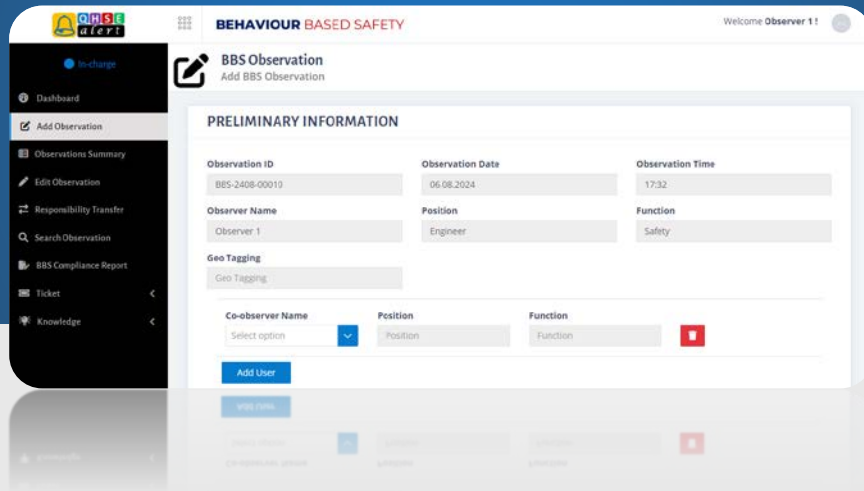

BEHAVIOUR-BASED SAFETY

Making BBS Observation Monitoring Easy

FEATURES OF BEHAVIOUR-BASED SAFETY SOFTWARE

Unlimited
Observation

BBS
Tracking

Employees
Engagement

Trend
Analysis

Search &
Filter

Interactive
Dashboard

Unlimited
Users

Customizable
Workflow

Export
Data

Instant
Notification

Attach
Photo/ File

User
Friendly